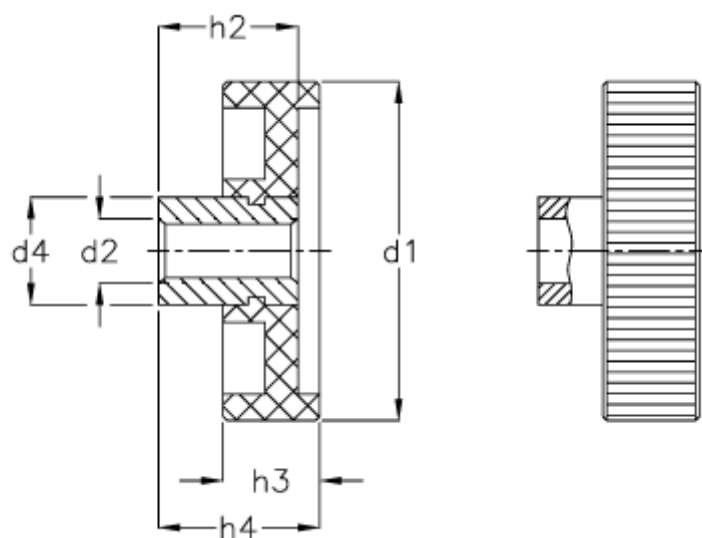

Data Sheet

Article number: 20226KU80B12
Description: E+G Handwheel
GN 226-KU-80-B12

Measures

$d1 = 80$
 $d2 = B\ 12$
 $d4 = 25$
 $h1 = 36$
 $h2 = 29$
 $h3 = 22$